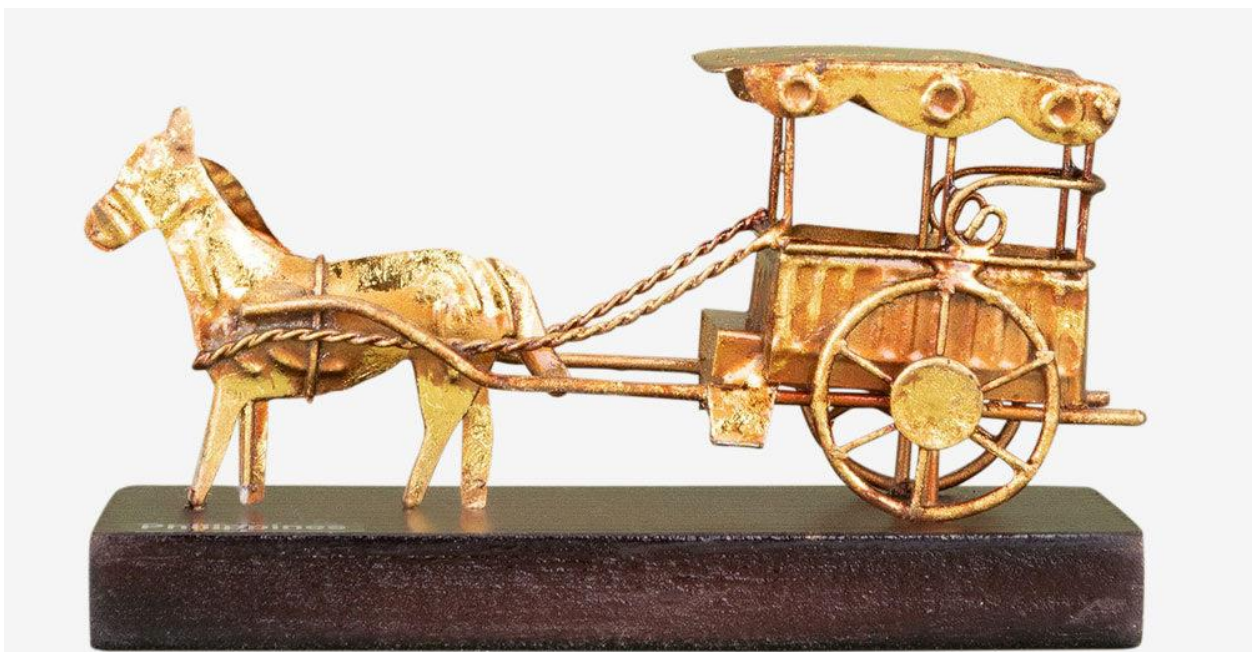

Pictures of OTDPRIM tokens and corporate giveaways

Inabel blanket – 161 x 244 cm

Binacol Center Placemat Set – 45 x 34 cm

Essential Oil – 6 ml each essential oil

Hagnaya Picture Frame – dimension 8 x10 inches

Laro Tayo Coaster – diameter 10.8 inches each

Yakan Placemat – dimension L34cm x W 49cm (different color)

Napkin ring – dimension H 1.4 inches x W 3inches (gold and silver color)

Mini gold-colored tin calesa with wooden base –