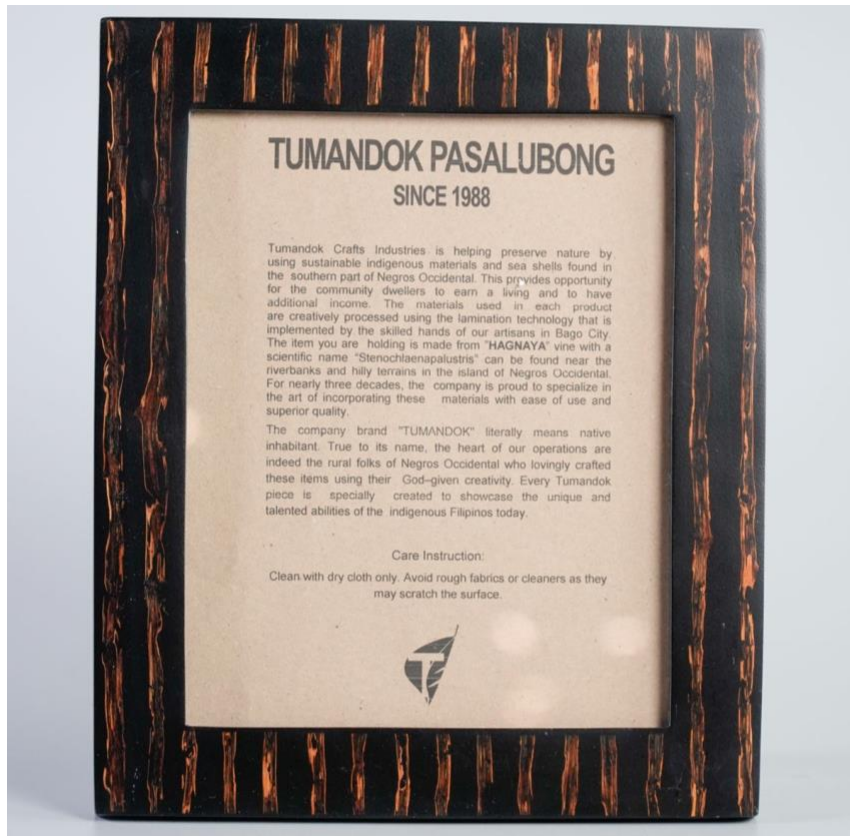

Pictures of OTDPRIM tokens and corporate giveaways

Inabel blanket – 161 x 244 cm

Binacol Center Placemat Set – 45 x 34 cm

Essential Oil – 6 ml each essential oil

Hagnaya Picture Frame – dimension 8 x10 inches

Laro Tayo Coaster – diameter 10.8 inches each

Yakan Placemat – dimension L34cm x W 49cm (different color)

Napkin ring – dimension H 1.4 inches x W 3inches (gold and silver color)

Mini gold-colored tin calesa with wooden base –