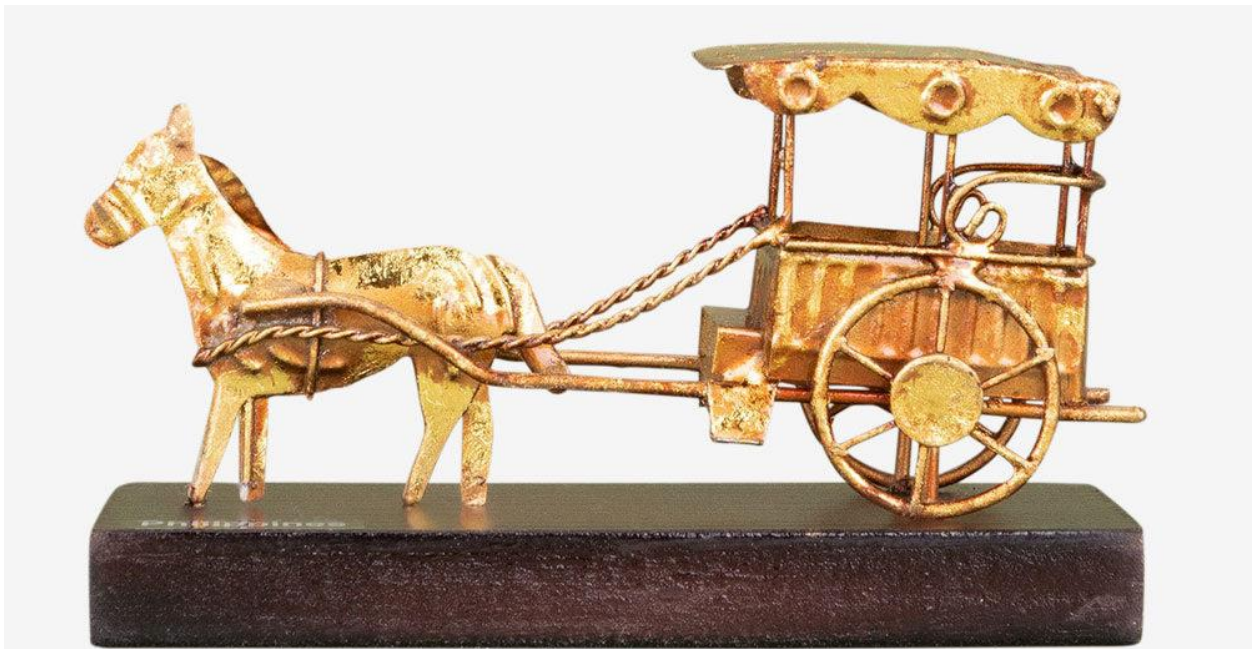

Pictures of OTDPRIM tokens and corporate giveaways

Inabel blanket – 161 x 244 cm

Binacol Center Placemat Set – 45 x 34 cm

Essential Oil – 6 ml each essential oil

Hagnaya Picture Frame – dimension 8 x10 inches

Laro Tayo Coaster – diameter 10.8 inches each

Yakan Placemat – dimension L34cm x W 49cm (different color)

Napkin ring – dimension H 1.4 inches x W 3inches (gold and silver color)

Mini gold-colored tin calesa with wooden base –